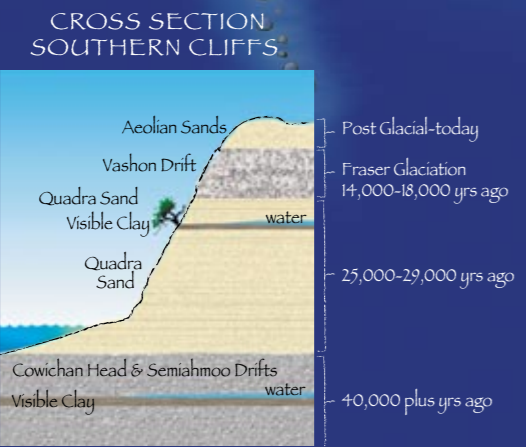

May 2001
Kathy Kwanle
Tony Wolkema
Design Write Communications