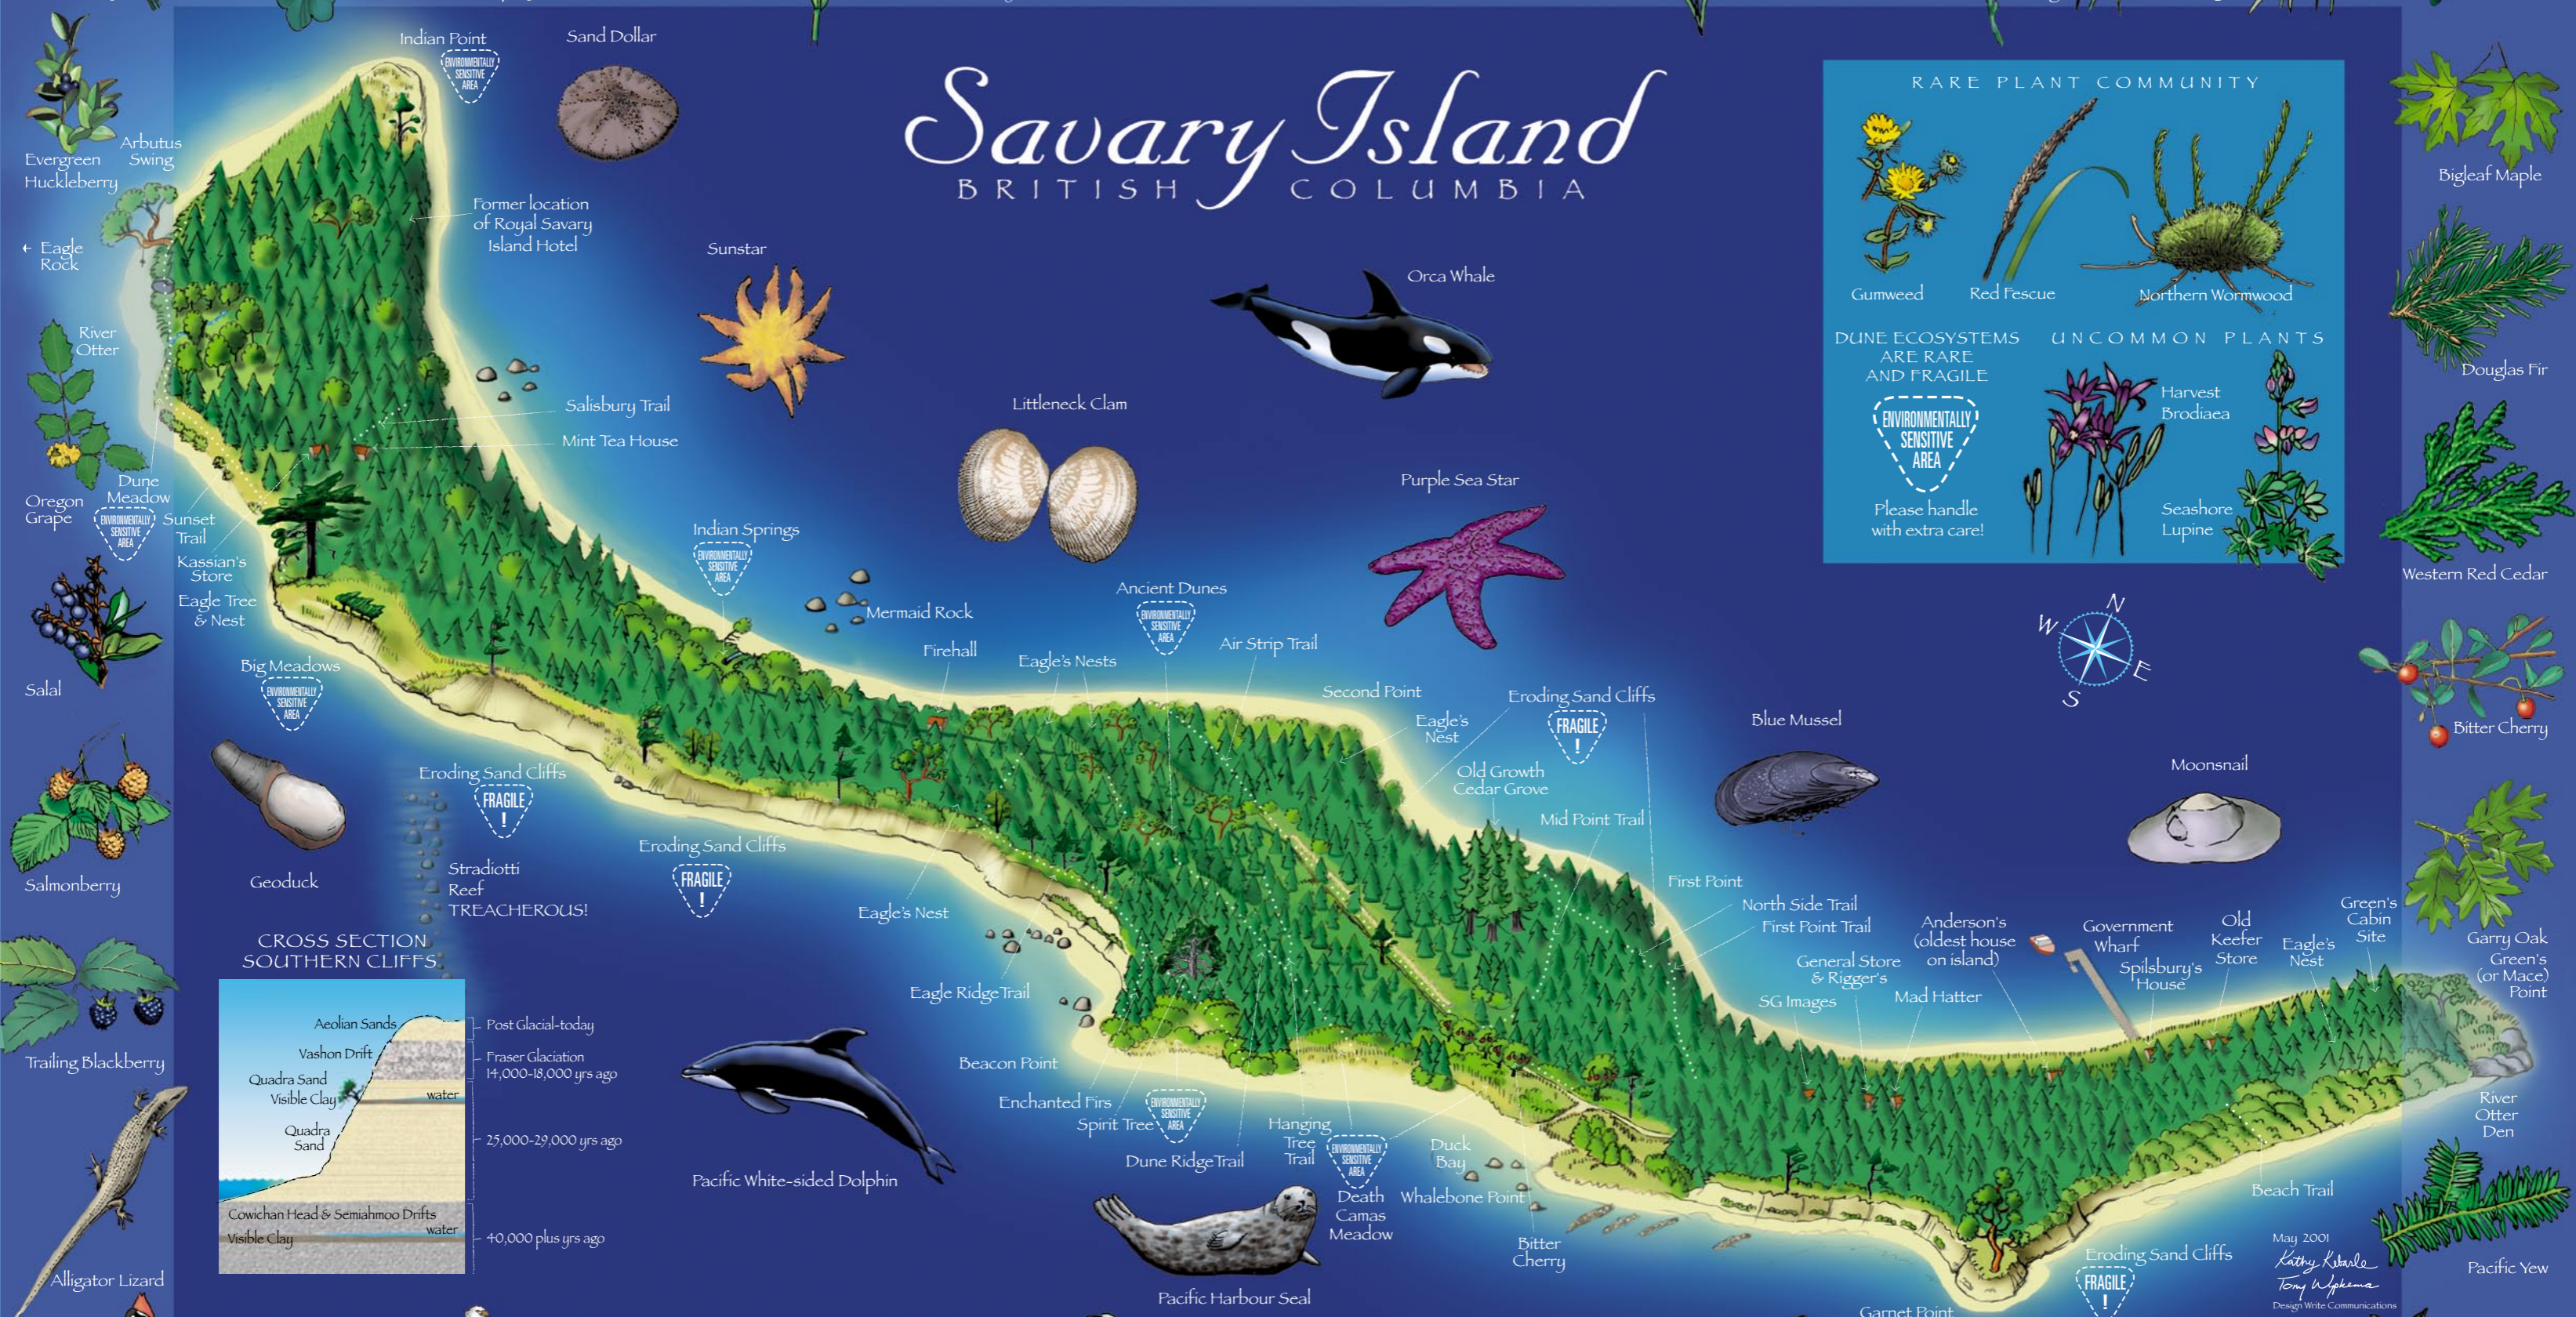

# Savary Island

BRITISH COLUMBIA

**RARE PLANT COMMUNITY**

Gumweed, Red Fescue, Northern Wormwood

**DUNE ECOSYSTEMS ARE RARE AND FRAGILE**

**ENVIRONMENTALLY SENSITIVE AREA**

Please handle with extra care!

**UNCOMMON PLANTS**

Harvest Brodiaea, Seashore Lupine

May 2001  
 Kathy Kwanle  
 Tony Wolkema  
 Design Write Communications